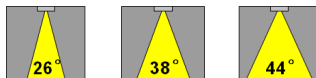

45Watt/26° - 301.66.26.R030.245
45Watt/38° - 301.66.38.R030.245
45Watt/44° - 301.66.44.R030.245

60Watt/26° - 301.66.26.R030.260
60Watt/38° - 301.66.38.R030.260
60Watt/44° - 301.66.44.R030.260

High quality, die cast aluminium recessed COB downlights that can be installed into all types of applications. With a high power LED and funnel coated in patented reflective technology, this recessed downlight gives a strong, well distributed beam of light which is perfect for general lighting applications where good illumination is essential.

45W/60W

Dimmable

Specification

Operational Voltage	AC85~265V	AC85~265V
Power Consumption	45W	60W
Field Angle	26° /38° /44°	26° /38° /44°
Color Temperature	2700K~5000K	2700~5000K
CRI	Ra=80~90	Ra=80~90
Weight	736g	736g
Intensity of Light Output	2100lm~2700lm	2700lm~3300lm
Driver	Dimmable	Dimmable
Expected Life	50,000hours	50,000hours
Rating	IP64	IP64